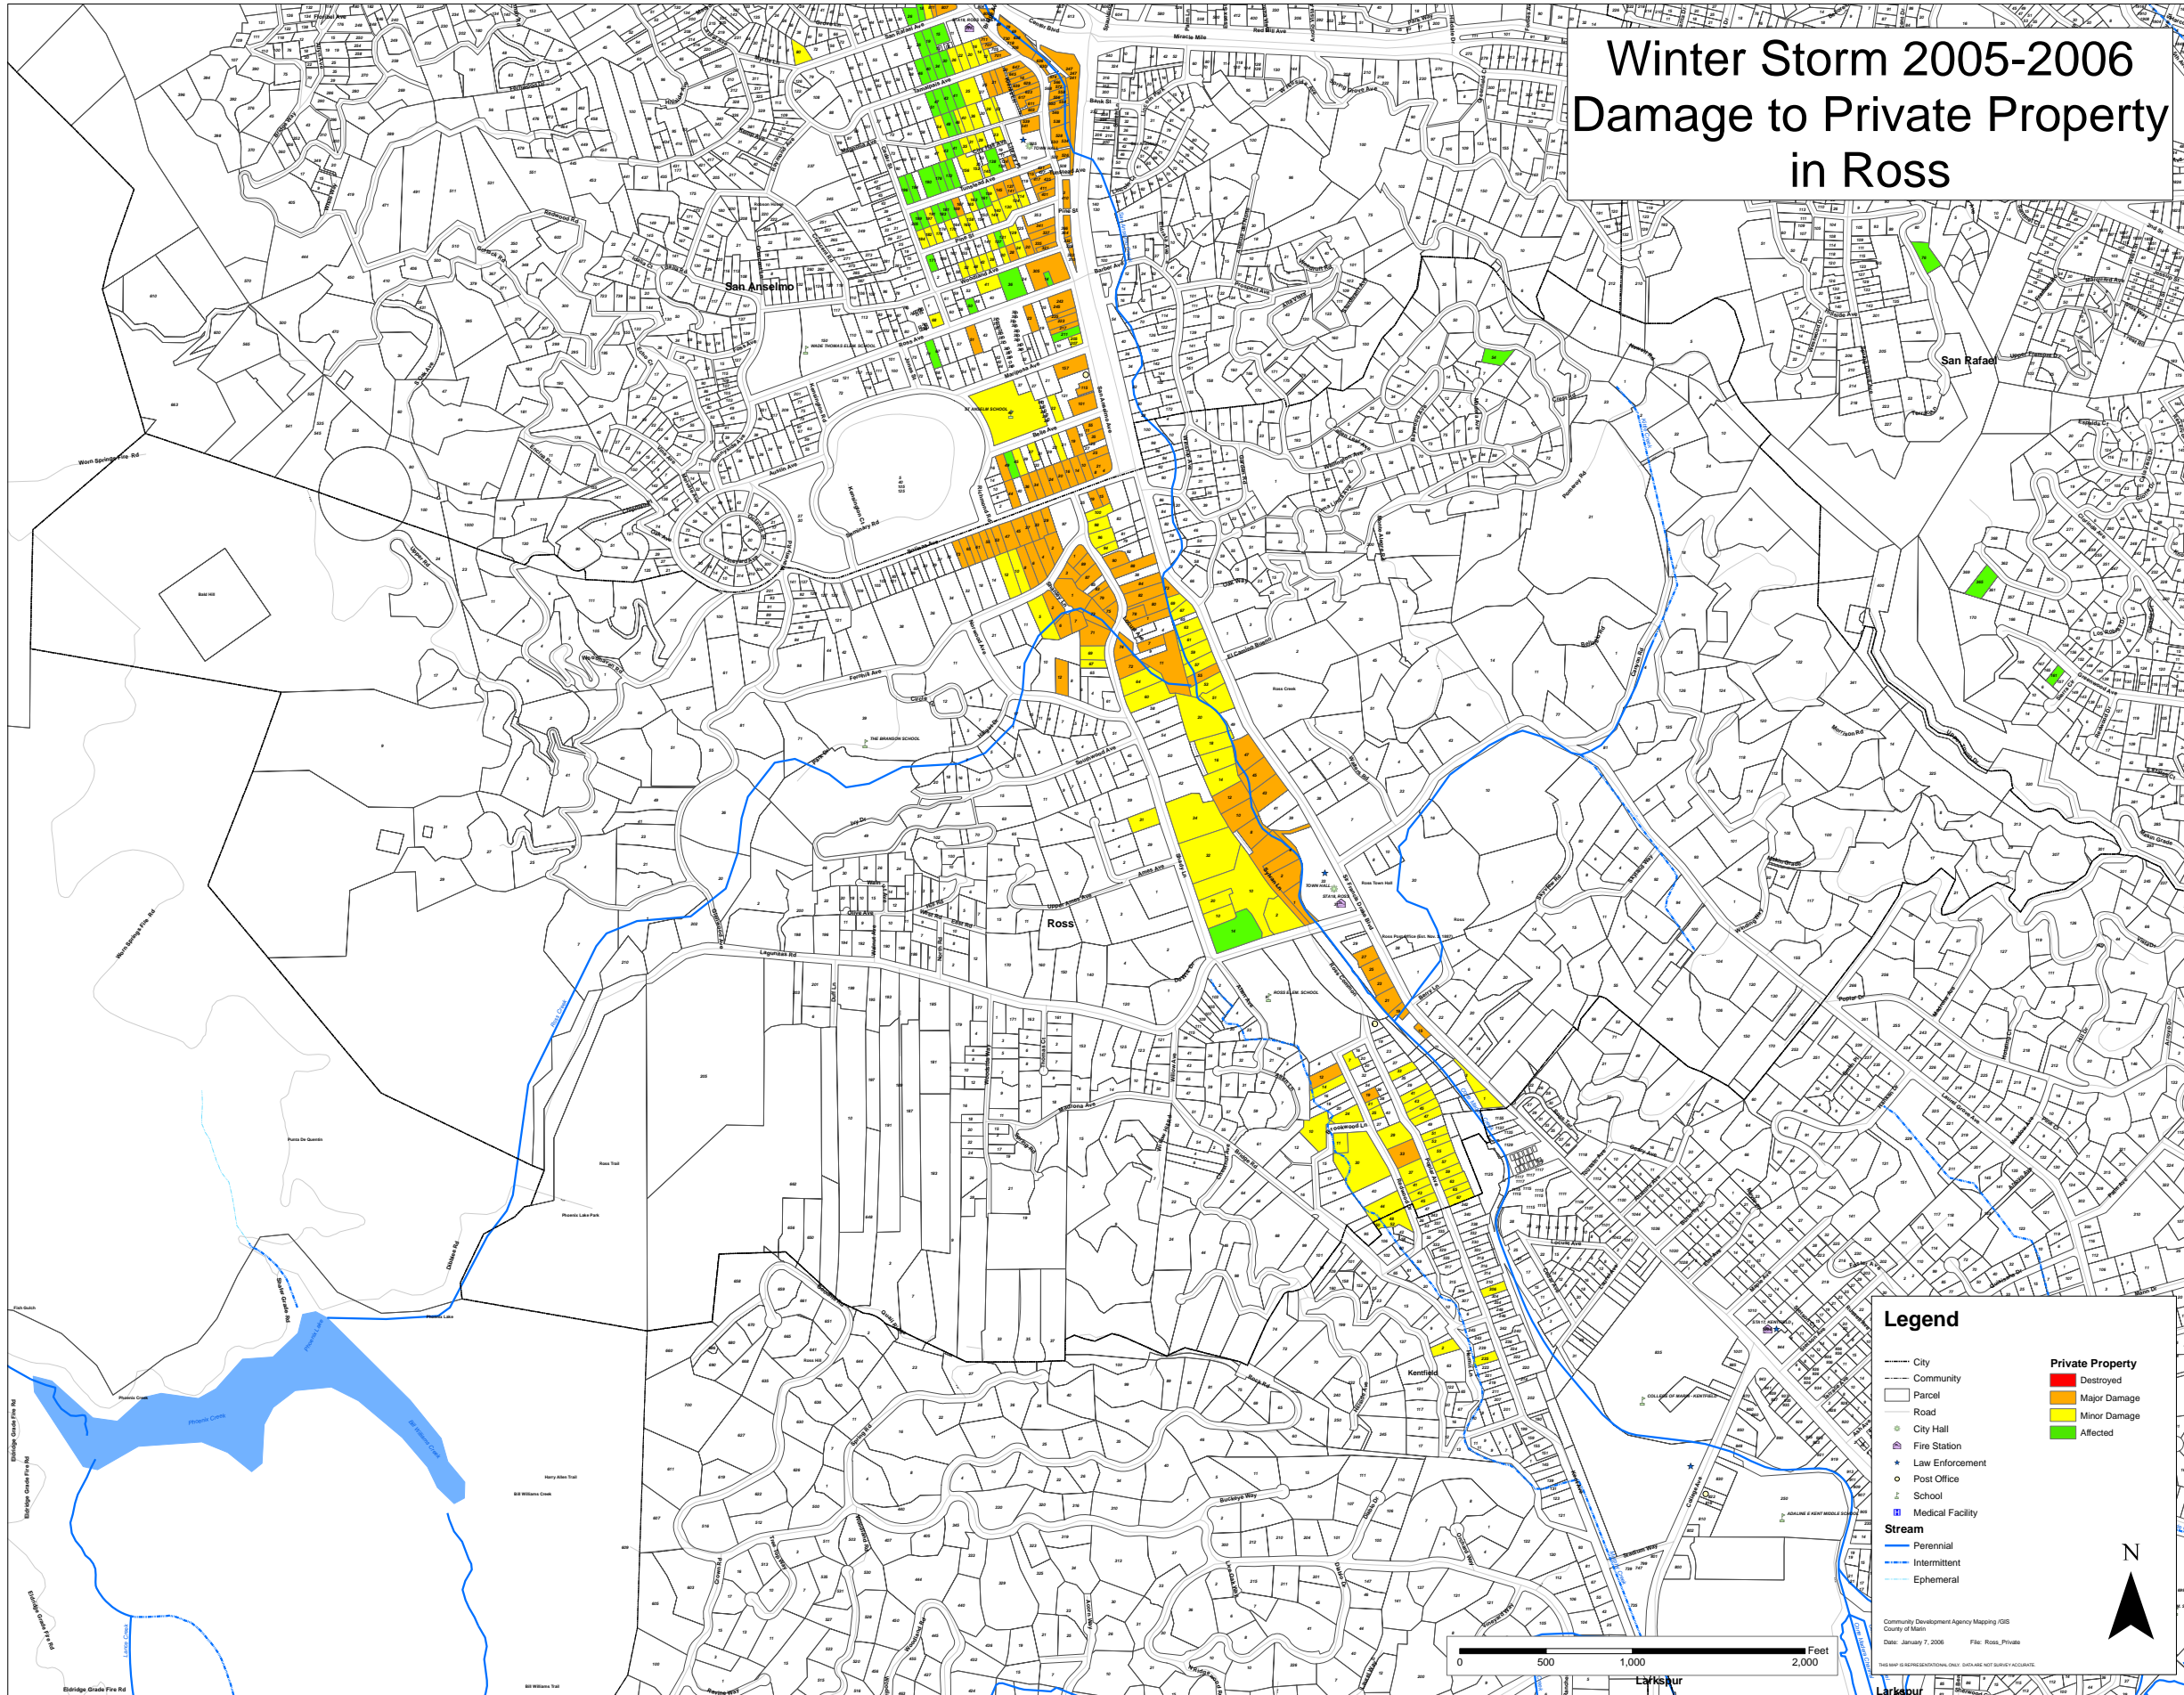

Winter Storm 2005-2006 Damage to Private Property in Ross

Legend

- City
- Community
- Parcel
- Road
- City Hall
- Fire Station
- Law Enforcement
- Post Office
- School
- Medical Facility

Stream

- Perennial
- Intermittent
- Ephemeral

Private Property

- Destroyed
- Major Damage
- Minor Damage
- Affected

Community Development Agency Mapping GIS
County of Marin
Date: January 7, 2006 File: Ross_Private
THIS MAP IS REPRESENTATIONAL ONLY AND IS NOT SURVEY ACCURATE.