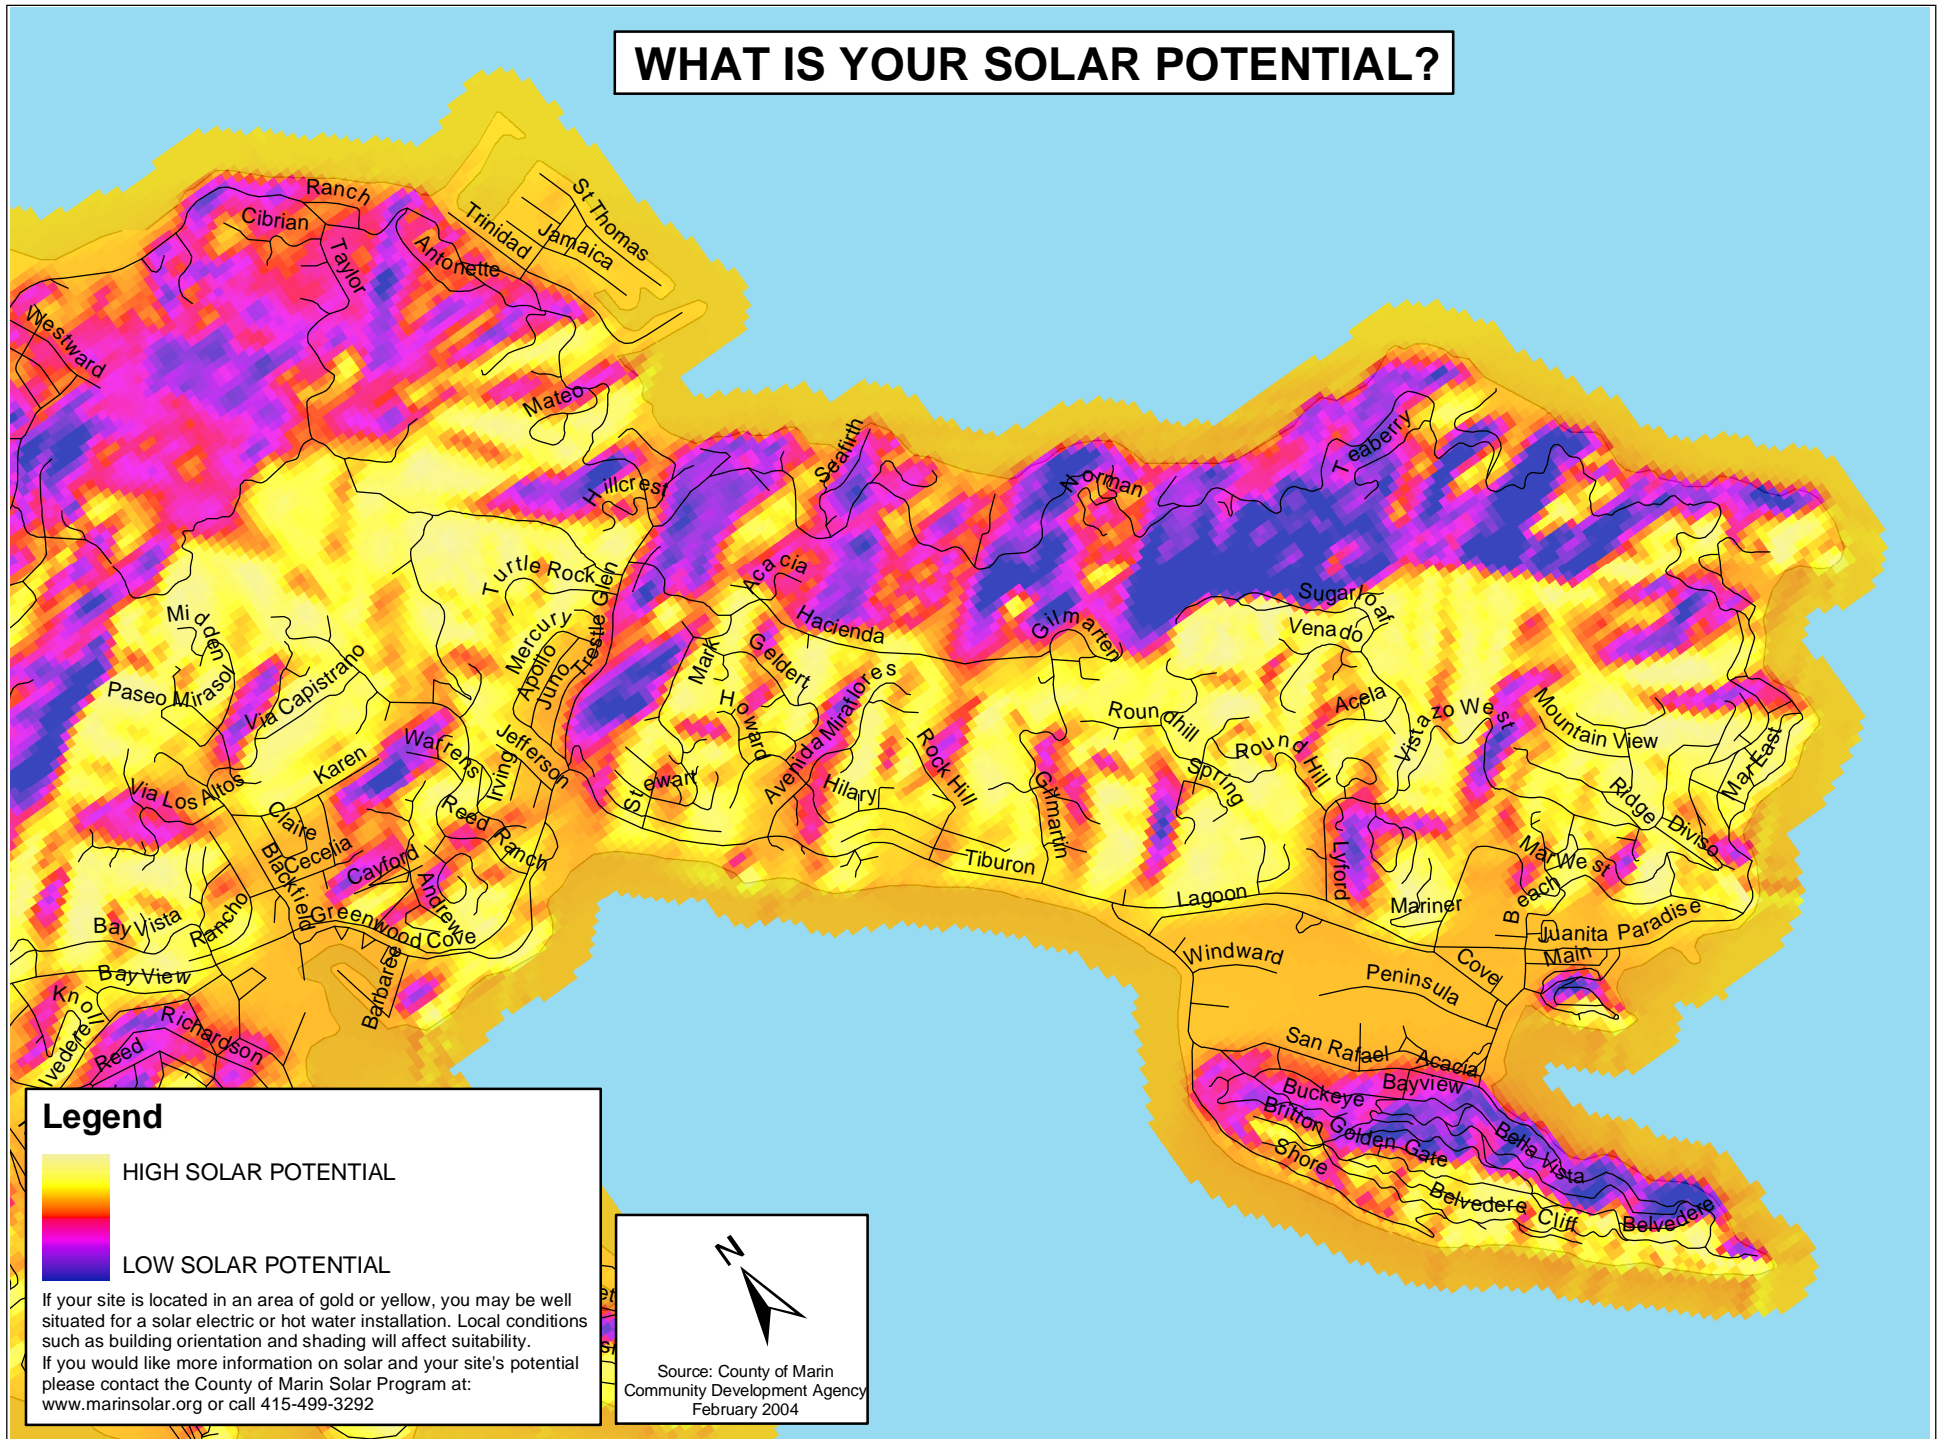

WHAT IS YOUR SOLAR POTENTIAL?

Legend

If your site is located in an area of gold or yellow, you may be well situated for a solar electric or hot water installation. Local conditions such as building orientation and shading will affect suitability. If you would like more information on solar and your site's potential please contact the County of Marin Solar Program at: www.marinsolar.org or call 415-499-3292