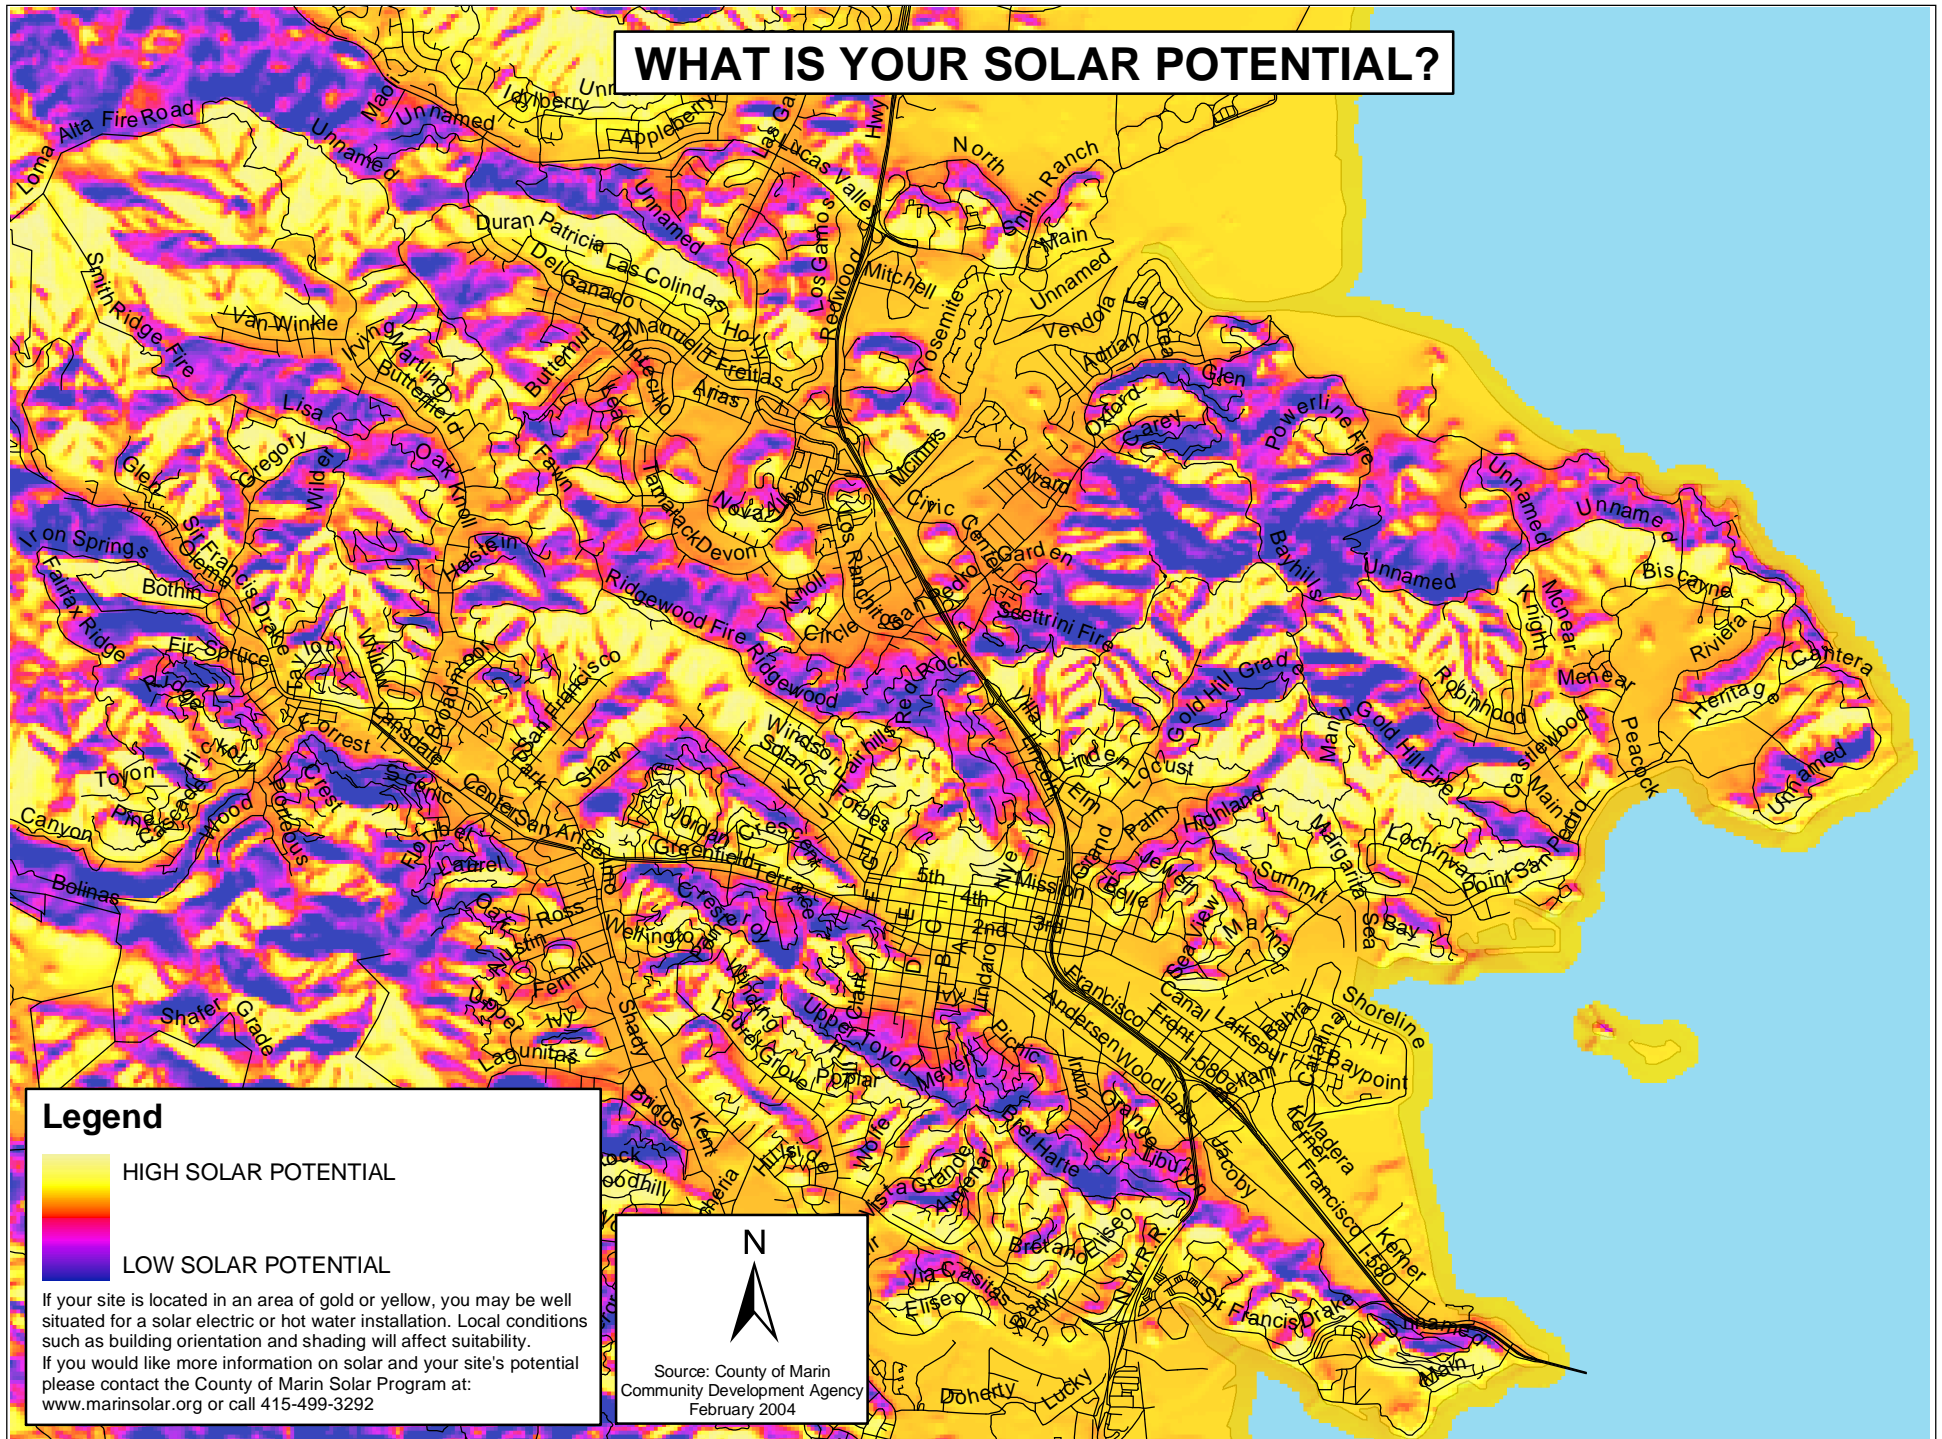

WHAT IS YOUR SOLAR POTENTIAL?

Legend

If your site is located in an area of gold or yellow, you may be well situated for a solar electric or hot water installation. Local conditions such as building orientation and shading will affect suitability. If you would like more information on solar and your site's potential please contact the County of Marin Solar Program at: www.marinsolar.org or call 415-499-3292