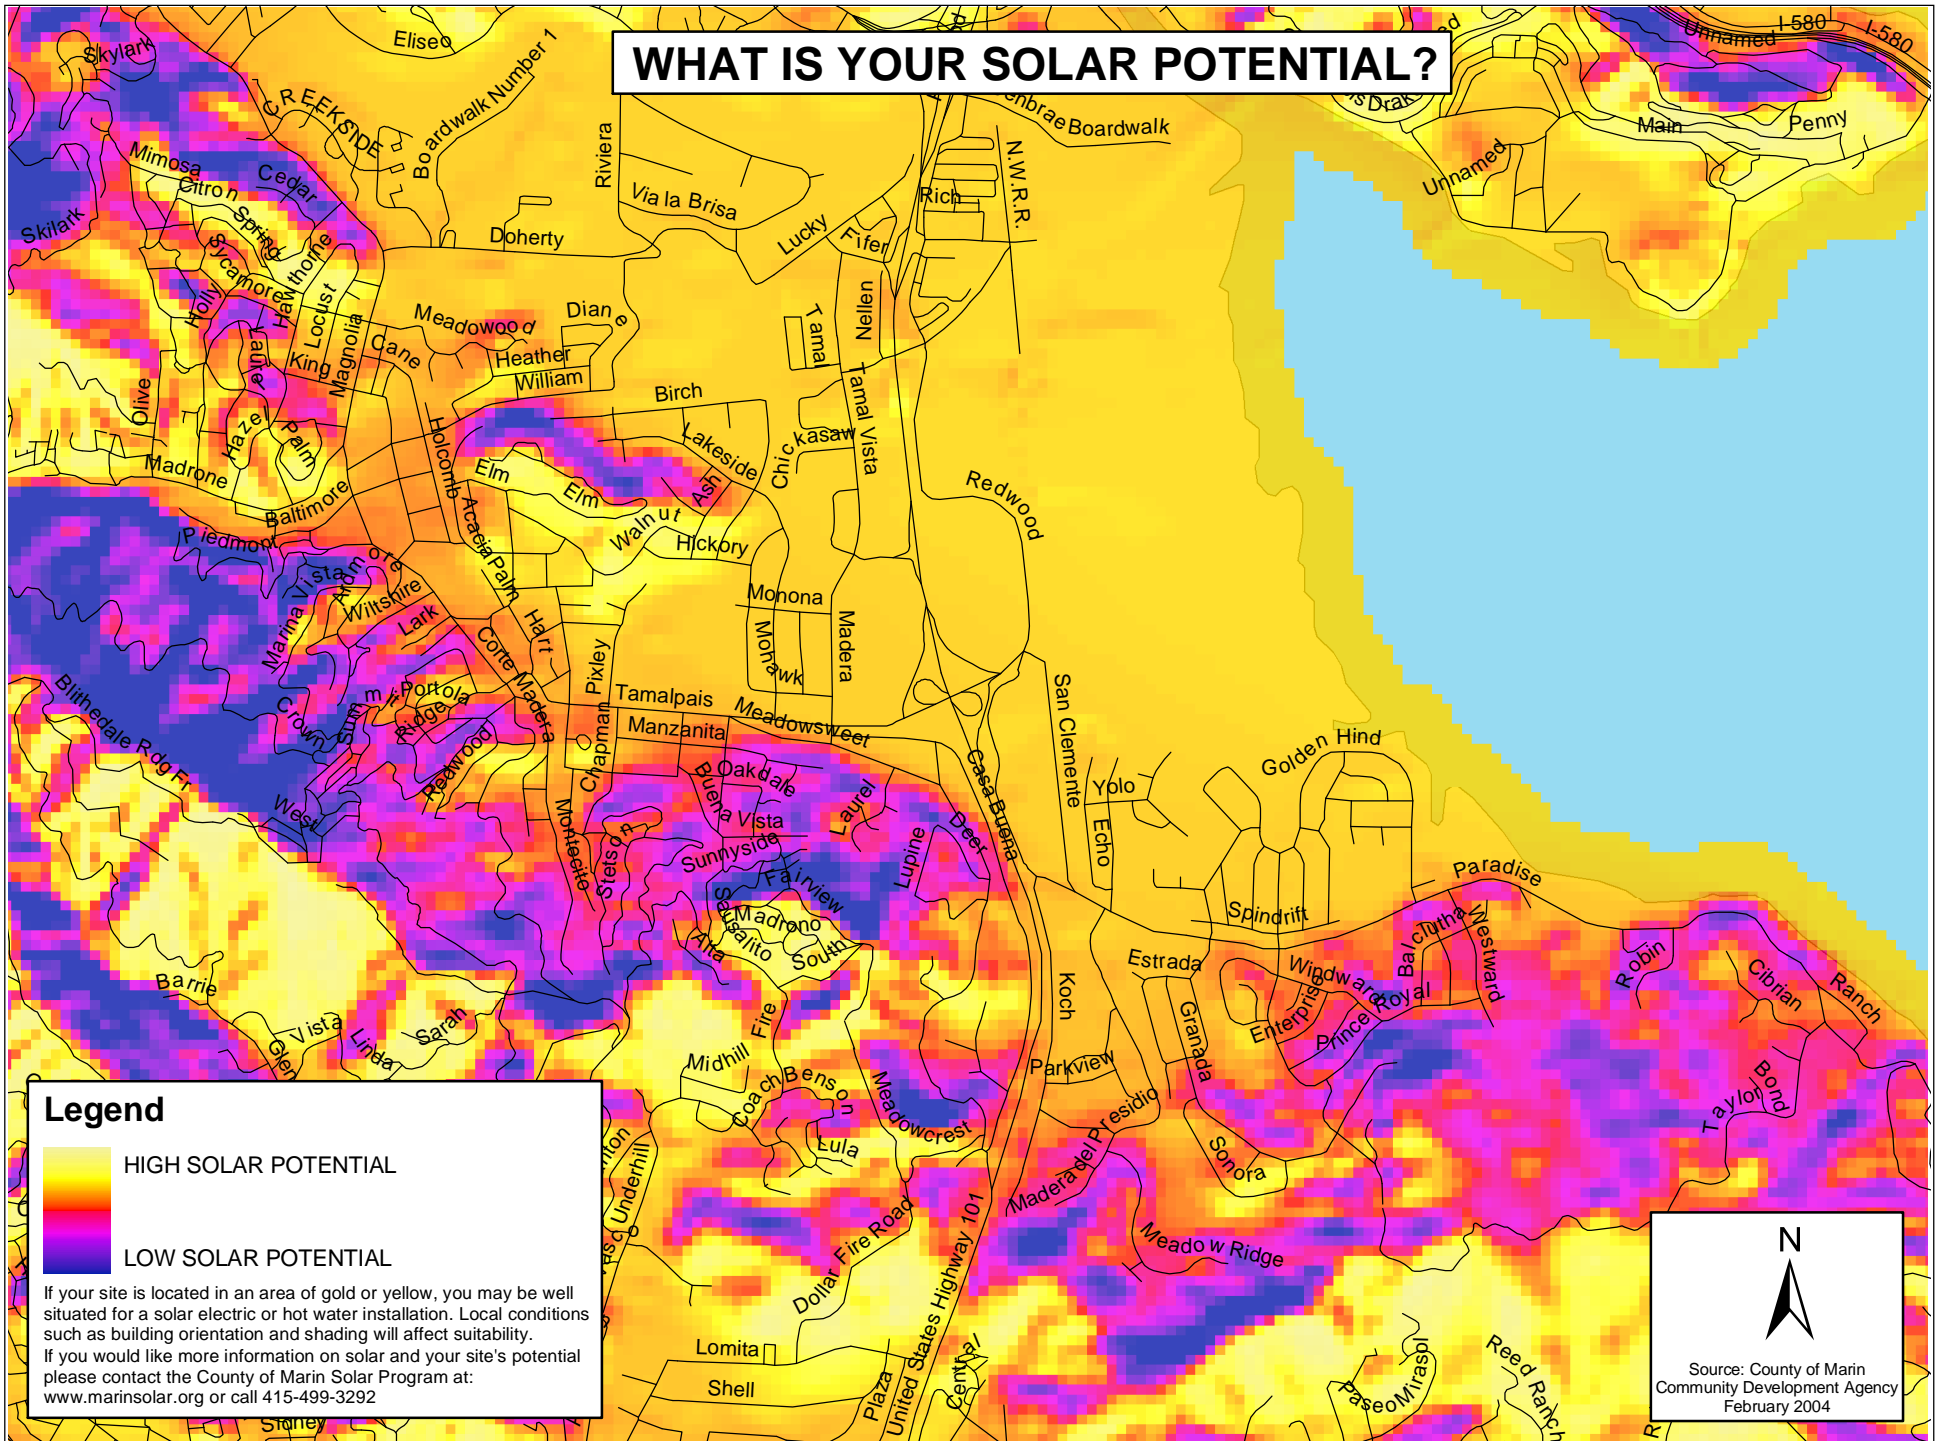

WHAT IS YOUR SOLAR POTENTIAL?

Legend

If your site is located in an area of gold or yellow, you may be well situated for a solar electric or hot water installation. Local conditions such as building orientation and shading will affect suitability. If you would like more information on solar and your site's potential please contact the County of Marin Solar Program at: www.marinsolar.org or call 415-499-3292